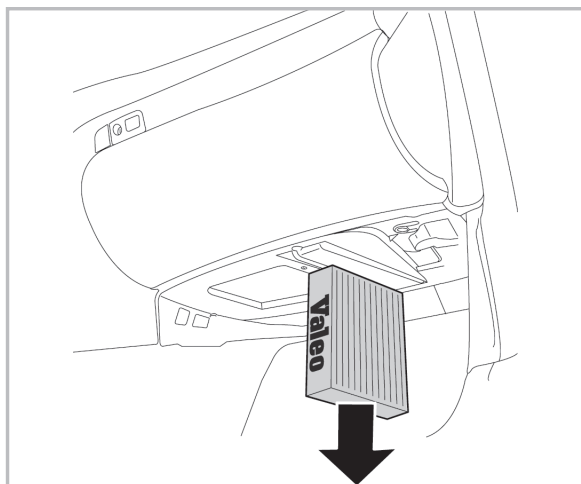

COMFORT

particle filter

715626

FH157

PA

WANT TO KNOW MORE?

www.valeo-techassist.com

FOR
SUBARU

FORESTER I A/C+ (08/97 > 09/02) / IMPREZA I A/C+ (12/96 > 12/00)

Valeo Service - Société par Actions simplifiée - Capital de 12 900 000€ - 70, rue Playel, 93285 Saint-Denis Cedex - France - B 306 486 408 RCS Bobigny