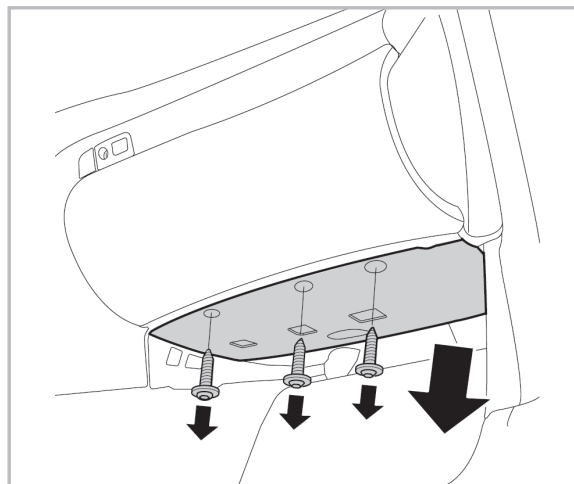

COMFORT

particle filter

715626

FH157

PA

WANT TO KNOW MORE?

www.valeo-techassist.com

FOR
SUBARU

FORESTER I A/C+ (08/97 > 09/02) / IMPREZA I A/C+ (12/96 > 12/00)

Valeo Service - Société par Actions simplifiée - Capital de 12 900 000€ - 70, rue Playel, 93285 Saint-Denis Cedex - France - B 306 486 408 RCS Bobigny