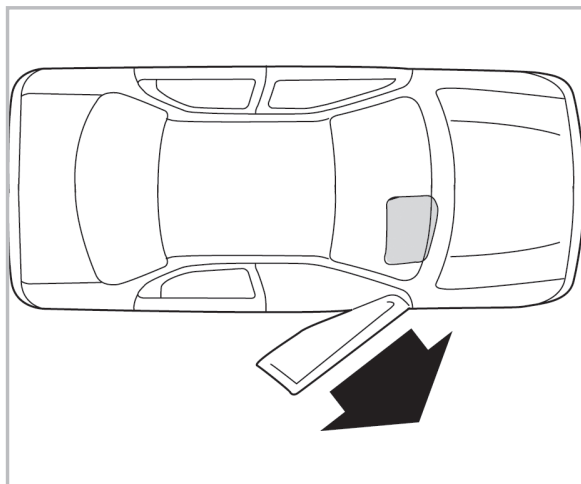

COMFORT

particle filter

715626

FH157

PA

WANT TO KNOW MORE?

www.valeo-techassist.com

FOR
SUBARU

FORESTER I A/C+ (08/97 > 09/02) / IMPREZA I A/C+ (12/96 > 12/00)

Valeo Service - Société par Actions simplifiée - Capital de 12 900 000€ - 70, rue Playel, 93285 Saint-Denis Cedex - France - B 306 486 408 RCS Bobigny