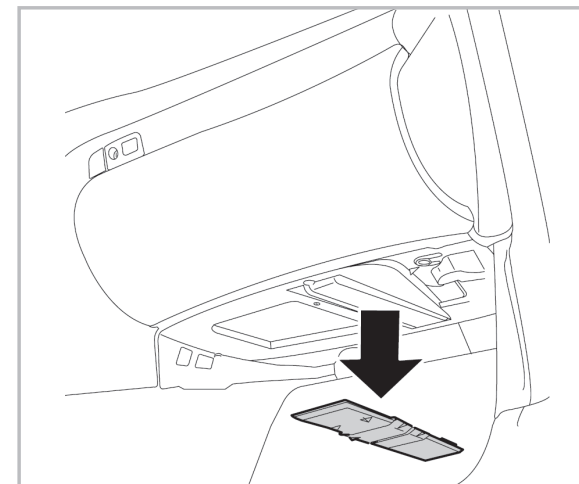

COMFORT

particle filter

715626

FH157

PA

WANT TO KNOW MORE?

www.valeo-techassist.com

FOR
SUBARU

FORESTER I A/C+ (08/97 > 09/02) / IMPREZA I A/C+ (12/96 > 12/00)

Valeo Service - Société par Actions simplifiée - Capital de 12 900 000€ - 70, rue Playel, 93285 Saint-Denis Cedex - France - B 306 486 408 RCS Bobigny